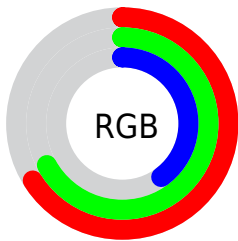

Distribution

- Red (66%)
- Green (67%)
- Blue (40%)