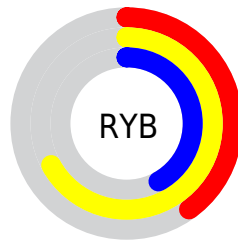

- Red (40%)
- Yellow (67%)
- Blue (42%)