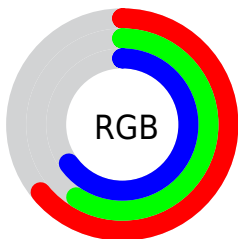

Distribution

- Red (64%)
- Green (59%)
- Blue (65%)