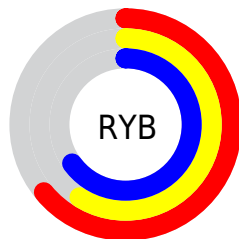

- Red (64%)
- Yellow (59%)
- Blue (65%)