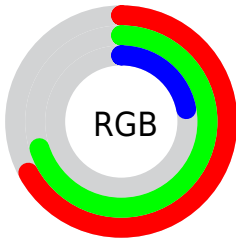

Distribution

Red (67%)

Green (70%)

Blue (22%)