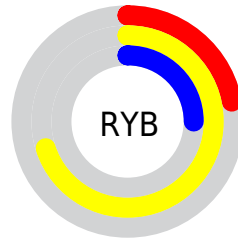

Details

The XYZ color **33.3873, 41.0621, 9.7805** is a dark color, and the websafe version is hex **999900**. A complement of this color would be **11.6185, 7.0779, 43.4041**, and the grayscale version is **34.6536, 36.4582, 39.7030**.

A 20% lighter version of the original color is **64.4636, 77.0148, 25.9357**, and **14.4003, 18.4991, 2.8117** is the 20% darker color. If you saturate the color by 10%, you get **32.7545, 40.7782, 7.9034**, and if you desaturate by 10%, it is **34.1804, 41.4135, 12.4789**.

Distribution

Red (67%)

Green (70%)

Blue (22%)

Red (22%)

Yellow (70%)

Blue (25%)

Cyan (5%)