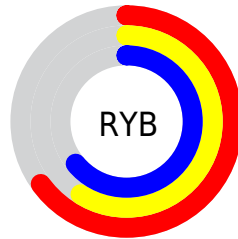

- Red (65%)
- Yellow (59%)
- Blue (64%)