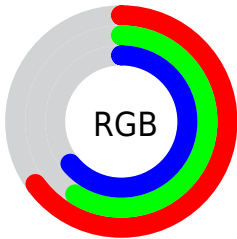

Distribution

- Red (65%)
- Green (59%)
- Blue (64%)