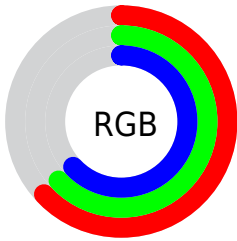

Distribution

Red (63%)

Green (63%)

Blue (63%)