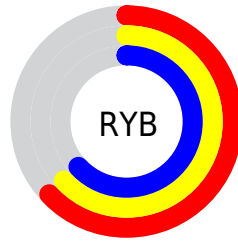

Details

The XYZ color **33.4132, 35.1533, 38.2819** is a light color, and the websafe version is hex **999999**. A complement of this color would be **33.4145, 35.1542, 38.2839**, and the grayscale version is **33.4145, 35.1546, 38.2834**.

A 20% lighter version of the original color is **64.5905, 67.9542, 74.0022**, and **14.5356, 15.2926, 16.6537** is the 20% darker color. If you saturate the color by 10%, you get **29.1095, 33.0869, 31.2496**, and if you desaturate by 10%, it is **38.3101, 37.5068, 46.2805**.

Distribution

Red (63%)

Green (63%)

Blue (63%)

Red (63%)

Yellow (63%)

Blue (63%)

Cyan (0%)