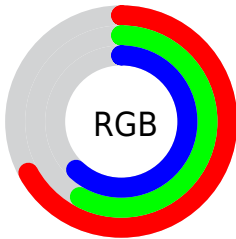

Distribution

- Red (67%)
- Green (58%)
- Blue (62%)