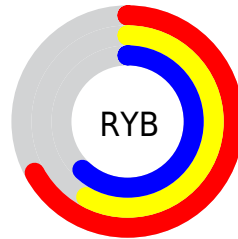

- Red (67%)
- Yellow (58%)
- Blue (62%)