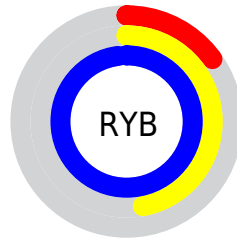

Details

The XYZ color **33.3853, 37.6685, 96.7779** is a light color, and the websafe version is hex **3399CC**. The color can be described as light washed azure. A complement of this color would be **46.3984, 33.1518, 5.8749**, and the grayscale version is **25.7021, 27.0406, 29.4473**.

A 20% lighter version of the original color is **53.9545, 67.3236, 104.7588**, and **16.6971, 17.8141, 53.5974** is the 20% darker color. If you saturate the color by 10%, you get **31.0270, 33.9265, 96.1807**, and if you desaturate by 10%, it is **36.4932, 41.9754, 97.4462**.

Distribution

Red (15%)

Green (68%)

Blue (98%)

Red (15%)

Yellow (47%)

Blue (98%)

Cyan (84%)

Magenta (31%)

Yellow (0%)

Black (2%)

Cyan (85%)

Magenta (32%)

Yellow (2%)

Brightness & Saturation Gradients

These gradients show how the XYZ color 33.3853, 37.6685, 96.7779 changes by changing the brightness by 10 percent. The first figure shows a shift by +10% for each color and the second figure -10%.