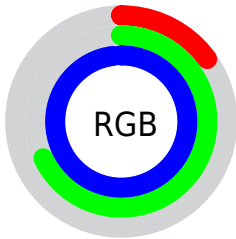

Distribution

Red (15%)

Green (68%)

Blue (98%)