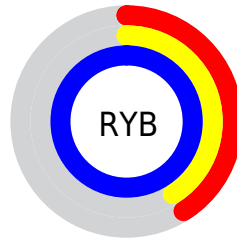

- Red (41%)
- Yellow (41%)
- Blue (100%)