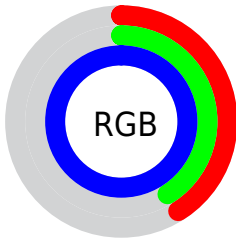

Distribution

- Red (41%)
- Green (41%)
- Blue (100%)