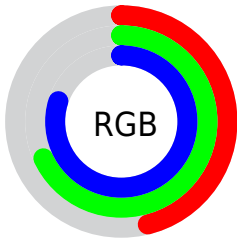

Distribution

- Red (46%)
- Green (68%)
- Blue (80%)