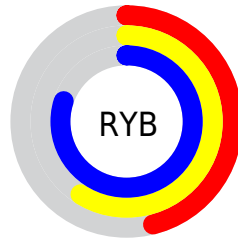

- Red (46%)
- Yellow (59%)
- Blue (80%)