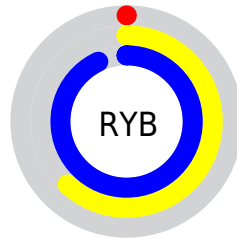

- Red (0%)
- Yellow (62%)
- Blue (93%)