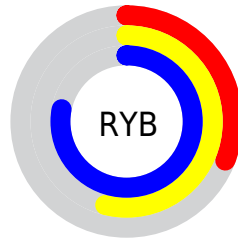

- Red (31%)
- Yellow (54%)
- Blue (78%)