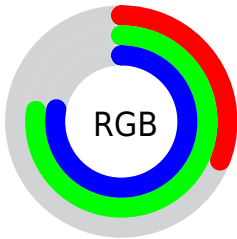

Distribution

- Red (31%)
- Green (77%)
- Blue (78%)