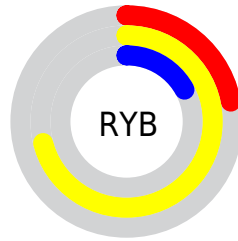

- Red (22%)
- Yellow (71%)
- Blue (17%)