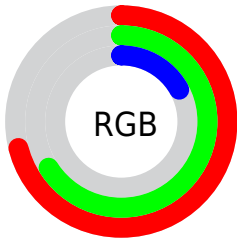

Distribution

- Red (71%)
- Green (66%)
- Blue (17%)