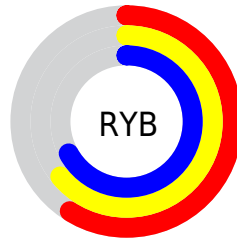

- Red (59%)
- Yellow (64%)
- Blue (67%)