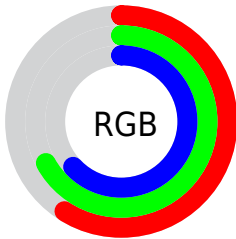

Distribution

- Red (59%)
- Green (67%)
- Blue (63%)