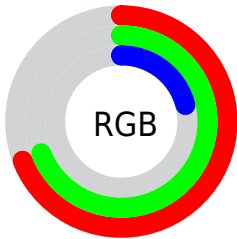

Distribution

- Red (69%)
- Green (69%)
- Blue (21%)