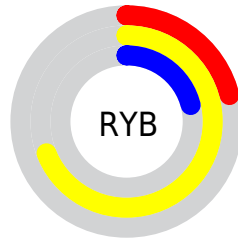

- Red (21%)
- Yellow (69%)
- Blue (21%)