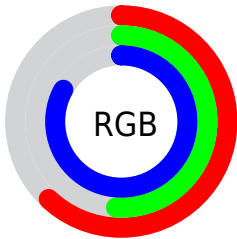

Distribution

Red (62%)

Green (51%)

Blue (83%)