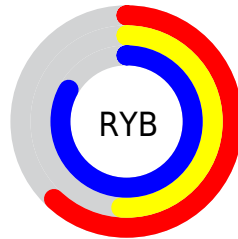

Details

The XYZ color **33.6385, 27.6221, 65.8460** is a light color, and the websafe version is hex **9999FF**. A complement of this color would be **47.2739, 58.8629, 29.6401**, and the grayscale version is **27.5400, 28.9742, 31.5529**.

A 20% lighter version of the original color is **62.2185, 54.8220, 101.9102**, and **14.5907, 10.9693, 33.2466** is the 20% darker color. If you saturate the color by 10%, you get **28.5453, 21.2727, 64.8894**, and if you desaturate by 10%, it is **39.6282, 35.2947, 67.0118**.

Distribution

Red (62%)

Green (51%)

Blue (83%)

Red (62%)

Yellow (51%)

Blue (83%)

Cyan (26%)