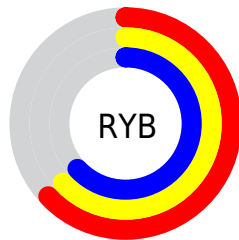

# Details

The XYZ color **33.8758, 35.6400, 38.8120** is a light color, and the websafe version is hex **999999**. A complement of this color would be **33.8771, 35.6409, 38.8137**, and the grayscale version is **33.8771, 35.6413, 38.8134**.

A 20% lighter version of the original color is **65.2694, 68.6685, 74.7800**, and **14.8208, 15.5926, 16.9804** is the 20% darker color. If you saturate the color by 10%, you get **29.6413, 33.5963, 32.3679**, and if you desaturate by 10%, it is **38.6761, 37.9605, 46.0461**.

# Distribution

Red (63%)

Green (63%)

Blue (63%)

Red (63%)

Yellow (63%)

Blue (63%)

Cyan (0%)