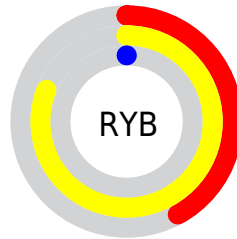

A 20% lighter version of the original color is **60.5749, 58.1101, 13.9850**, and **15.1818, 12.7666, 1.6640** is the 20% darker color. If you saturate the color by 10%, you get **34.2580, 30.7307, 4.1260**, and if you desaturate by 10%, it is **35.4085, 32.8210, 5.1595**.

Distribution

Red (81%)

Green (53%)

Blue (0%)

Red (42%)

Yellow (81%)

Blue (0%)

Cyan (0%)