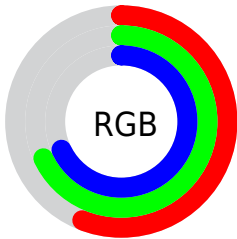

Distribution

Red (56%)

Green (68%)

Blue (68%)