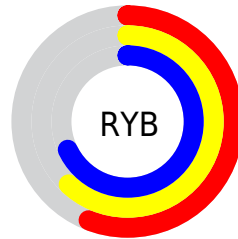

Details

The XYZ color **33.8141, 38.7439, 45.2313** is a light color, and the websafe version is hex **669999**. A complement of this color would be **32.0154, 30.5134, 30.1906**, and the grayscale version is **35.2875, 37.1252, 40.4293**.

A 20% lighter version of the original color is **64.7730, 72.9586, 84.0673**, and **14.7022, 17.3305, 20.6594** is the 20% darker color. If you saturate the color by 10%, you get **31.0473, 37.3186, 45.1020**, and if you desaturate by 10%, it is **37.0450, 40.4105, 45.3840**.

Distribution

Red (56%)

Green (68%)

Blue (68%)

Red (56%)

Yellow (62%)

Blue (68%)

Cyan (17%)

Magenta (0%)

Yellow (0%)

Black (32%)

Cyan (44%)

Magenta (32%)

Yellow (32%)

Brightness & Saturation Gradients

These gradients show how the XYZ color 33.8141, 38.7439, 45.2313 changes by changing the brightness by 10 percent. The first figure shows a shift by +10% for each color and the second figure -10%.