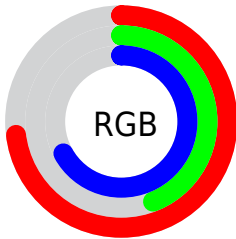

Distribution

Red (73%)

Green (44%)

Blue (67%)