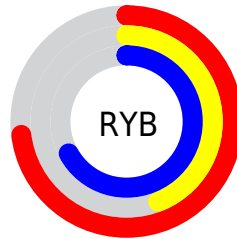

Details

The XYZ color **33.6012, 25.2279, 42.1282** is a light color, and the websafe version is hex **996699**. A complement of this color would be **28.2008, 40.1616, 26.3459**, and the grayscale version is **25.4714, 26.7979, 29.1829**.

A 20% lighter version of the original color is **64.4635, 51.8732, 79.2880**, and **14.5277, 9.7364, 18.8829** is the 20% darker color. If you saturate the color by 10%, you get **31.3970, 21.3601, 39.7259**, and if you desaturate by 10%, it is **36.2414, 29.9522, 44.7218**.

Distribution

Red (73%)

Green (44%)

Blue (67%)

Red (73%)

Yellow (44%)

Blue (67%)

Cyan (0%)