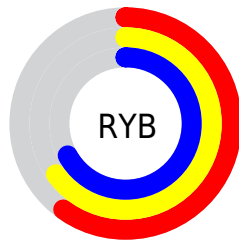

- Red (60%)
- Yellow (65%)
- Blue (67%)