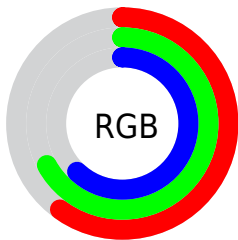

Distribution

- Red (60%)
- Green (67%)
- Blue (62%)