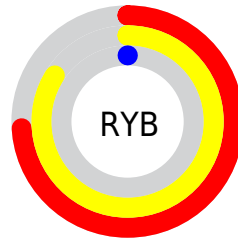

Details

The XYZ color **33.7489, 26.3308, 3.3036** is a dark color, and the websafe version is hex **CC6600**. The color can be described as dark washed orange. A complement of this color would be **16.6948, 13.9694, 65.4343**, and the grayscale version is **21.7394, 22.8715, 24.9071**.

A 20% lighter version of the original color is **56.1021, 49.3148, 12.0306**, and **14.7823, 10.3422, 1.2171** is the 20% darker color. If you saturate the color by 10%, you get **33.7490, 26.3314, 3.3037**, and if you desaturate by 10%, it is **35.0790, 28.7686, 4.4335**.

Distribution

Red (84%)

Green (45%)

Blue (0%)

Red (74%)

Yellow (84%)

Blue (0%)

Cyan (0%)