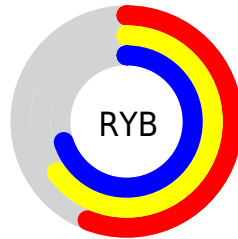

- Red (56%)
- Yellow (65%)
- Blue (70%)