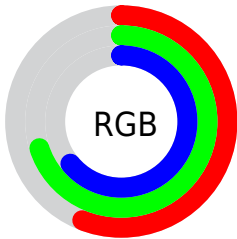

Distribution

- Red (56%)
- Green (70%)
- Blue (64%)