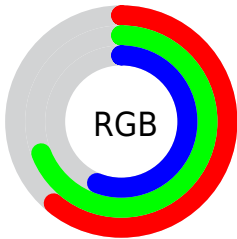

Distribution

Red (61%)

Green (69%)

Blue (56%)