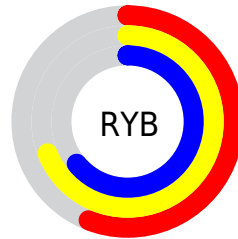

# Details

The XYZ color **33.8816, 39.6421, 32.2515** is a light color, and the websafe version is hex **999966**. A complement of this color would be **33.0225, 30.9353, 44.7901**, and the grayscale version is **36.0486, 37.9259, 41.3013**.

A 20% lighter version of the original color is **65.3473, 74.9307, 64.4450**, and **14.8123, 17.9171, 13.2673** is the 20% darker color. If you saturate the color by 10%, you get **30.5800, 38.0840, 25.6478**, and if you desaturate by 10%, it is **37.5954, 41.3911, 39.9585**.

# Distribution

Red (61%)

Green (69%)

Blue (56%)

Red (56%)

Yellow (69%)

Blue (64%)

Cyan (11%)