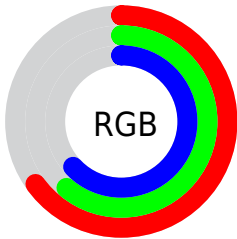

Distribution

- Red (65%)
- Green (61%)
- Blue (63%)