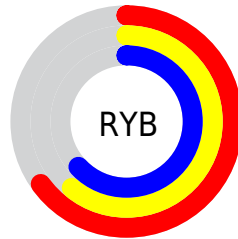

- Red (65%)
- Yellow (61%)
- Blue (63%)