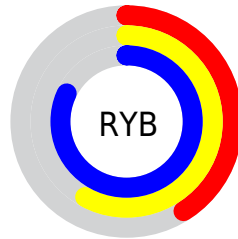

- Red (41%)
- Yellow (58%)
- Blue (82%)