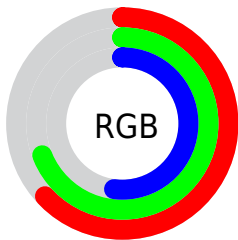

Distribution

Red (63%)

Green (69%)

Blue (52%)