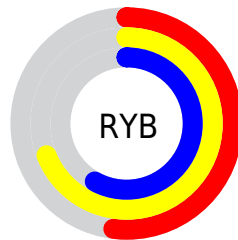

Details

The XYZ color **34.0608, 39.8270, 28.0825** is a light color, and the websafe version is hex **999966**. A complement of this color would be **28.3398, 26.1672, 44.1168**, and the grayscale version is **36.1884, 38.0731, 41.4616**.

A 20% lighter version of the original color is **65.4632, 75.1441, 57.5084**, and **14.8286, 17.9786, 10.8723** is the 20% darker color. If you saturate the color by 10%, you get **31.7329, 38.7564, 22.1795**, and if you desaturate by 10%, it is **36.6551, 41.0141, 35.0512**.

Distribution

Red (63%)

Green (69%)

Blue (52%)

Red (52%)

Yellow (69%)

Blue (58%)

Cyan (9%)

Magenta (0%)

Yellow (24%)

Black (31%)

Cyan (37%)

Magenta (31%)

Yellow (48%)

Brightness & Saturation Gradients

These gradients show how the XYZ color 34.0608, 39.8270, 28.0825 changes by changing the brightness by 10 percent. The first figure shows a shift by +10% for each color and the second figure -10%.