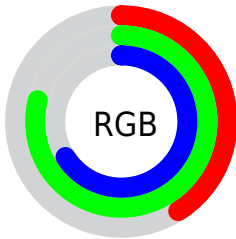

Distribution

- Red (41%)
- Green (79%)
- Blue (66%)