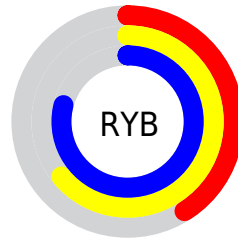

- Red (41%)
- Yellow (64%)
- Blue (79%)