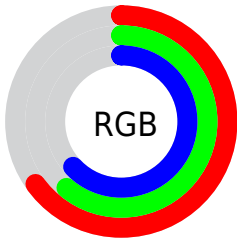

Distribution

- Red (65%)
- Green (61%)
- Blue (63%)