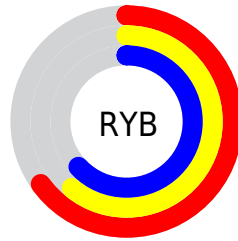

- Red (65%)
- Yellow (61%)
- Blue (63%)