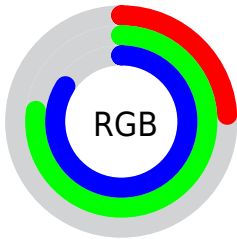

Distribution

- Red (24%)
- Green (77%)
- Blue (84%)