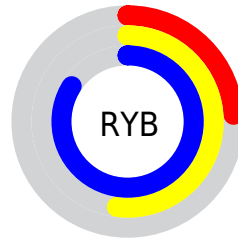

- Red (24%)
- Yellow (52%)
- Blue (84%)