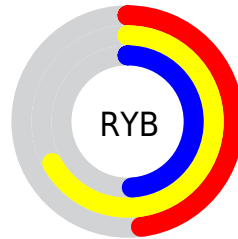

Details

The XYZ color **34.0360, 38.4794, 24.0457** is a light color, and the websafe version is hex **999966**. A complement of this color would be **22.5288, 21.1074, 40.9191**, and the grayscale version is **35.3446, 37.1853, 40.4947**.

A 20% lighter version of the original color is **65.4035, 72.7929, 51.1607**, and **14.7513, 17.0827, 8.8232** is the 20% darker color. If you saturate the color by 10%, you get **32.9232, 38.0182, 18.9679**, and if you desaturate by 10%, it is **35.3359, 39.0182, 30.0957**.

Distribution

Red (66%)

Green (67%)

Blue (48%)

Red (48%)

Yellow (67%)

Blue (49%)

Cyan (1%)

Magenta (0%)

Yellow (28%)

Black (33%)

Cyan (34%)

Magenta (33%)

Yellow (52%)

Brightness & Saturation Gradients

These gradients show how the XYZ color 34.0360, 38.4794, 24.0457 changes by changing the brightness by 10 percent. The first figure shows a shift by +10% for each color and the second figure -10%.