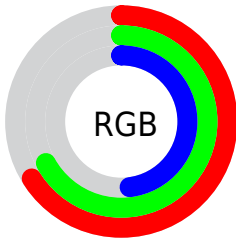

Distribution

Red (66%)

Green (67%)

Blue (48%)