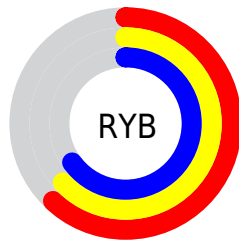

- Red (62%)
- Yellow (63%)
- Blue (65%)