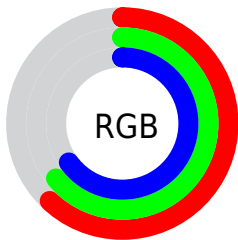

Distribution

- Red (62%)
- Green (64%)
- Blue (65%)