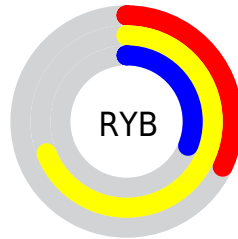

- Red (32%)
- Yellow (69%)
- Blue (31%)