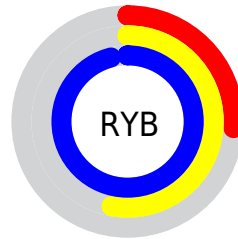

Details

The XYZ color **34.0582, 38.4108, 92.0052** is a light color, and the websafe version is hex **3399CC**. The color can be described as light washed azure. A complement of this color would be **47.4461, 37.4178, 9.8779**, and the grayscale version is **28.9913, 30.5011, 33.2157**.

A 20% lighter version of the original color is **56.3385, 68.9645, 104.9499**, and **16.1601, 17.7968, 50.1603** is the 20% darker color. If you saturate the color by 10%, you get **30.9477, 34.1369, 91.3450**, and if you desaturate by 10%, it is **38.0101, 43.3161, 92.7445**.

Distribution

Red (26%)

Green (69%)

Blue (96%)

Red (26%)

Yellow (53%)

Blue (96%)

Cyan (73%)

Magenta (29%)

Yellow (0%)

Black (4%)

Cyan (74%)

Magenta (31%)

Yellow (4%)

Brightness & Saturation Gradients

These gradients show how the XYZ color 34.0582, 38.4108, 92.0052 changes by changing the brightness by 10 percent. The first figure shows a shift by +10% for each color and the second figure -10%.