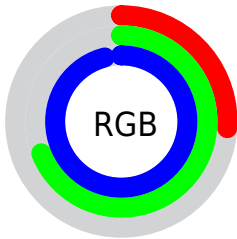

Distribution

Red (26%)

Green (69%)

Blue (96%)