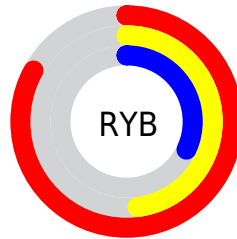

A 20% lighter version of the original color is **58.7919, 49.8090, 27.9882**, and **14.7346, 10.0381, 2.7511** is the 20% darker color. If you saturate the color by 10%, you get **31.8541, 22.5286, 6.9309**, and if you desaturate by 10%, it is **36.9959, 30.2678, 16.4891**.

Distribution

Red (83%)

Green (44%)

Blue (32%)

Red (83%)

Yellow (48%)

Blue (32%)

Cyan (0%)