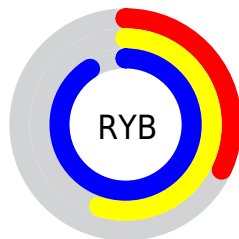

- Red (32%)
- Yellow (55%)
- Blue (91%)