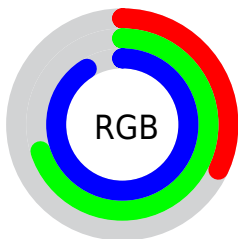

Distribution

- Red (32%)
- Green (70%)
- Blue (91%)