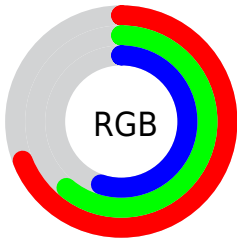

Distribution

Red (69%)

Green (61%)

Blue (55%)