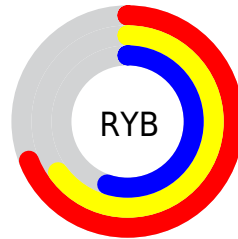

Details

The XYZ color **34.2083, 34.4797, 30.0516** is a light color, and the websafe version is hex **999999**. A complement of this color would be **31.4672, 34.2470, 45.5097**, and the grayscale version is **33.1662, 34.8934, 37.9989**.

A 20% lighter version of the original color is **65.6058, 66.5300, 61.0135**, and **14.8647, 14.7935, 11.9695** is the 20% darker color. If you saturate the color by 10%, you get **31.3674, 30.7195, 23.1800**, and if you desaturate by 10%, it is **37.4029, 38.6174, 38.0570**.

Distribution

Red (69%)

Green (61%)

Blue (55%)

Red (69%)

Yellow (65%)

Blue (55%)

Cyan (0%)