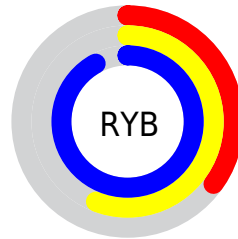

Details

The XYZ color **34.2058, 38.6752, 83.5041** is a light color, and the websafe version is hex **3399CC**. The color can be described as light muted azure. A complement of this color would be **46.1286, 39.0669, 14.3438**, and the grayscale version is **31.3299, 32.9615, 35.8951**.

A 20% lighter version of the original color is **58.7412, 70.2032, 105.0623**, and **15.1188, 17.3803, 44.6774** is the 20% darker color. If you saturate the color by 10%, you get **30.5594, 34.1587, 82.8253**, and if you desaturate by 10%, it is **38.6945, 43.8186, 84.2611**.

Distribution

Red (35%)

Green (69%)

Blue (92%)

Red (35%)

Yellow (56%)

Blue (92%)

Cyan (62%)

Magenta (25%)

Yellow (0%)

Black (8%)

Cyan (65%)

Magenta (31%)

Yellow (8%)

Brightness & Saturation Gradients

These gradients show how the XYZ color 34.2058, 38.6752, 83.5041 changes by changing the brightness by 10 percent. The first figure shows a shift by +10% for each color and the second figure -10%.