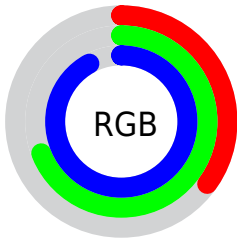

Distribution

Red (35%)

Green (69%)

Blue (92%)