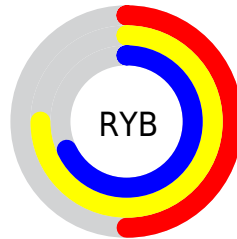

- Red (50%)
- Yellow (75%)
- Blue (68%)