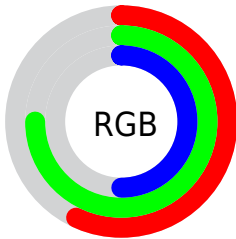

Distribution

- Red (57%)
- Green (75%)
- Blue (50%)