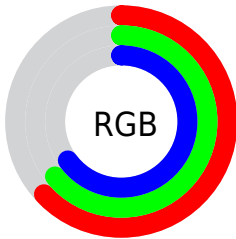

Distribution

- Red (63%)
- Green (64%)
- Blue (65%)