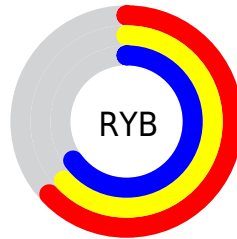

- Red (63%)
- Yellow (63%)
- Blue (65%)