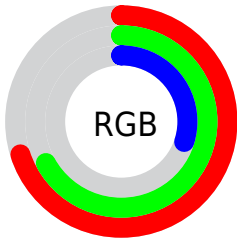

Distribution

Red (70%)

Green (67%)

Blue (30%)