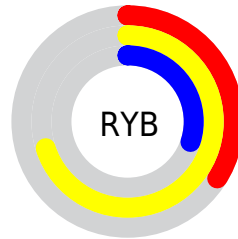

# Details

The XYZ color **34.2696, 38.8550, 12.5310** is a dark color, and the websafe version is hex **999933**. A complement of this color would be **14.3655, 11.2877, 44.0691**, and the grayscale version is **34.5125, 36.3098, 39.5414**.

A 20% lighter version of the original color is **65.7465, 73.4135, 31.1271**, and **14.9453, 17.3038, 3.3629** is the 20% darker color. If you saturate the color by 10%, you get **33.4409, 38.0589, 9.6003**, and if you desaturate by 10%, it is **35.2767, 39.7310, 16.3763**.

# Distribution

Red (70%)

Green (67%)

Blue (30%)

Red (34%)

Yellow (70%)

Blue (30%)

Cyan (0%)