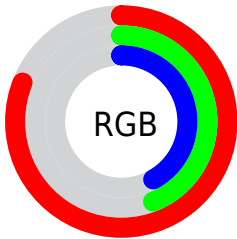

Distribution

- Red (81%)
- Green (44%)
- Blue (42%)