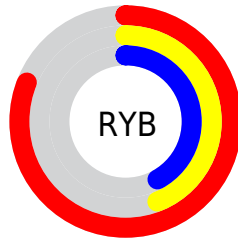

- Red (81%)
- Yellow (44%)
- Blue (42%)