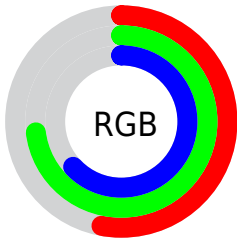

Distribution

Red (53%)

Green (73%)

Blue (63%)