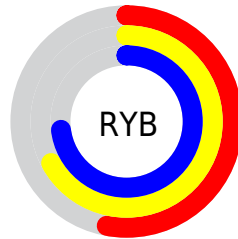

Details

The XYZ color **34.1950, 43.2648, 40.2669** is a light color, and the websafe version is hex **99CC99**. A complement of this color would be **35.5920, 30.4669, 37.7247**, and the grayscale version is **37.4859, 39.4381, 42.9481**.

A 20% lighter version of the original color is **65.4315, 79.8779, 76.9351**, and **14.9416, 20.0391, 17.5484** is the 20% darker color. If you saturate the color by 10%, you get **30.6526, 41.5316, 35.9569**, and if you desaturate by 10%, it is **38.3299, 45.2987, 44.9284**.

Distribution

Red (53%)

Green (73%)

Blue (63%)

Red (53%)

Yellow (67%)

Blue (73%)

Cyan (28%)