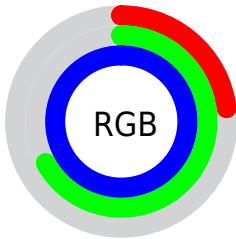

Distribution

- Red (23%)
- Green (67%)
- Blue (100%)