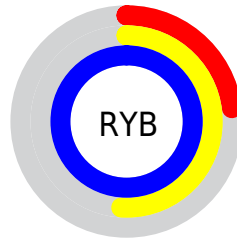

- Red (23%)
- Yellow (51%)
- Blue (100%)