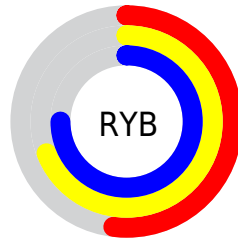

- Red (52%)
- Yellow (69%)
- Blue (75%)