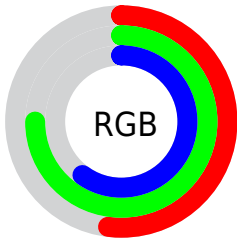

Distribution

- Red (52%)
- Green (75%)
- Blue (60%)