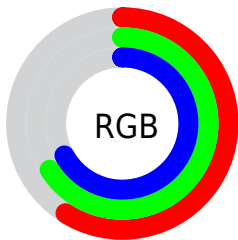

Distribution

- Red (59%)
- Green (66%)
- Blue (67%)