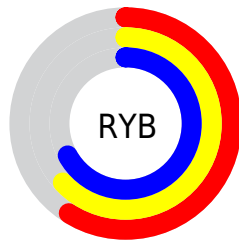

- Red (59%)
- Yellow (63%)
- Blue (67%)