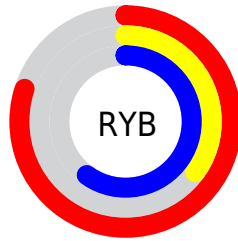

- Red (80%)
- Yellow (35%)
- Blue (60%)