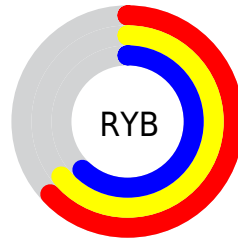

Details

The XYZ color **34.4017, 36.2018, 37.5222** is a light color, and the websafe version is hex **999999**. A complement of this color would be **33.3721, 35.0904, 40.1366**, and the grayscale version is **34.4185, 36.2109, 39.4337**.

A 20% lighter version of the original color is **66.0365, 69.4899, 72.8832**, and **14.9119, 15.6581, 16.1463** is the 20% darker color. If you saturate the color by 10%, you get **32.1429, 33.7943, 30.2632**, and if you desaturate by 10%, it is **36.8927, 38.7713, 45.7889**.

Distribution

Red (64%)

Green (64%)

Blue (62%)

Red (63%)

Yellow (64%)

Blue (62%)

Cyan (0%)

Magenta (1%)

Yellow (4%)

Black (36%)

Cyan (36%)

Magenta (36%)

Yellow (38%)

Brightness & Saturation Gradients

These gradients show how the XYZ color 34.4017, 36.2018, 37.5222 changes by changing the brightness by 10 percent. The first figure shows a shift by +10% for each color and the second figure -10%.