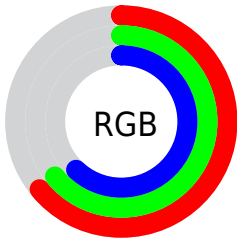

Distribution

Red (64%)

Green (64%)

Blue (62%)