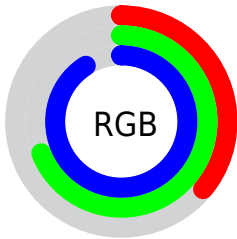

Distribution

Red (36%)

Green (69%)

Blue (91%)