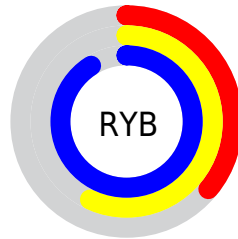

Details

The XYZ color **34.4097, 38.8133, 82.0221** is a light color, and the websafe version is hex **3399CC**. The color can be described as light muted azure. A complement of this color would be **46.1625, 39.7611, 15.5993**, and the grayscale version is **31.9009, 33.5622, 36.5493**.

A 20% lighter version of the original color is **59.4837, 70.5859, 105.0971**, and **15.0196, 17.3521, 43.6320** is the 20% darker color. If you saturate the color by 10%, you get **30.6210, 34.2080, 81.3336**, and if you desaturate by 10%, it is **39.0437, 44.0494, 82.7893**.

Distribution

Red (36%)

Green (69%)

Blue (91%)

Red (36%)

Yellow (57%)

Blue (91%)

Cyan (60%)