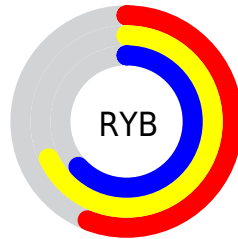

Details

The XYZ color **34.2706, 39.5548, 32.2141** is a light color, and the websafe version is hex **999966**. A complement of this color would be **32.1120, 30.4772, 44.2367**, and the grayscale version is **36.1981, 38.0832, 41.4726**.

A 20% lighter version of the original color is **65.6529, 74.2620, 64.2998**, and **14.9238, 17.7914, 13.2372** is the 20% darker color. If you saturate the color by 10%, you get **31.2849, 38.1588, 25.6591**, and if you desaturate by 10%, it is **37.6014, 41.1073, 39.8570**.

Distribution

Red (62%)

Green (68%)

Blue (56%)

Red (56%)

Yellow (68%)

Blue (63%)

Cyan (9%)