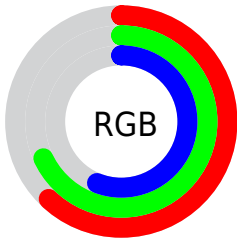

Distribution

Red (62%)

Green (68%)

Blue (56%)