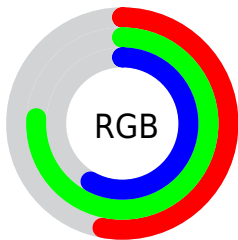

Distribution

- Red (53%)
- Green (76%)
- Blue (58%)