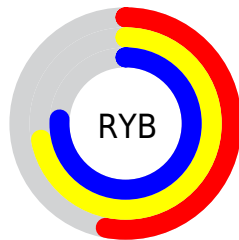

- Red (53%)
- Yellow (72%)
- Blue (76%)